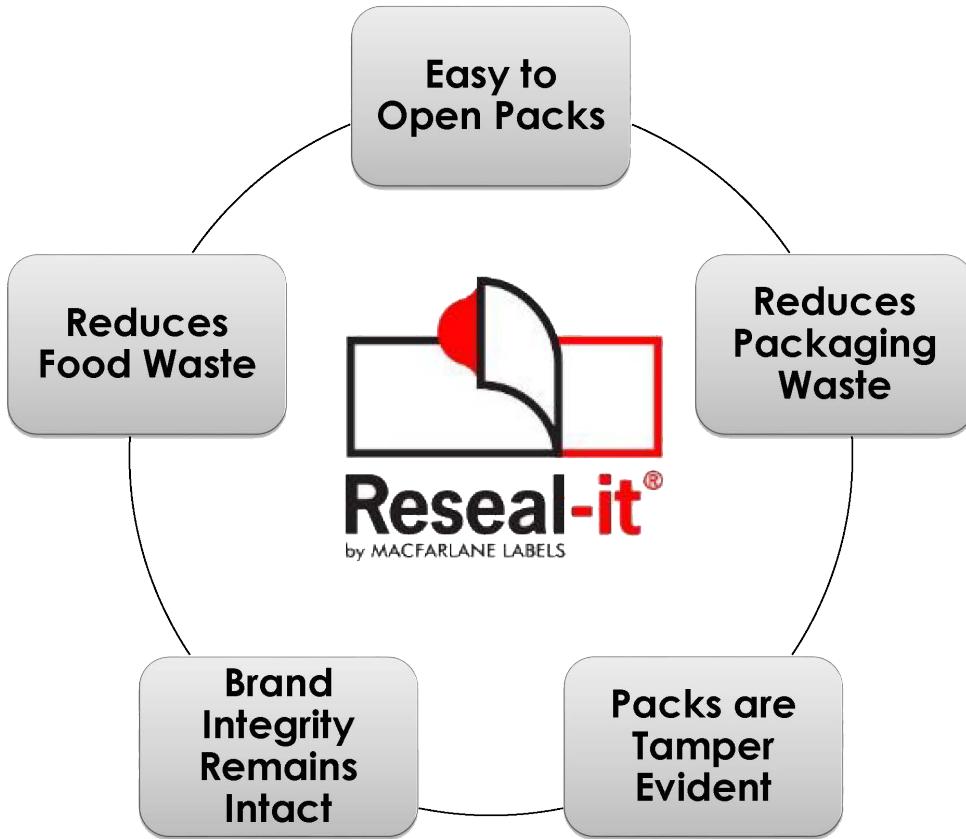

FORMOST FUJI

FORMOST FUJI WRAPPER

WITH RESEAL-IT® TECHNOLOGY

- **FRESHNESS**
- **TAMPER EVIDENT**
- **PORTION CONTROL**
- **FOOD WASTE REDUCTION**

www.formostfuji.com

RESEAL-IT® SYSTEMS SEAMLESSLY INTEGRATE WITH FORMOST FUJI FLOW WRAPPERS

WITH A RESEALABLE
PACKAGING SOLUTION
SUCH AS RESEAL-IT®

PACKS CAN BE OPENED AND
CLOSED MANY TIMES,
MAINTAINING FRESHNESS

**Maintains Freshness
For Longer Product Life**

**Easy Open
Functionality**

FORMOST FUJI CORPORATION